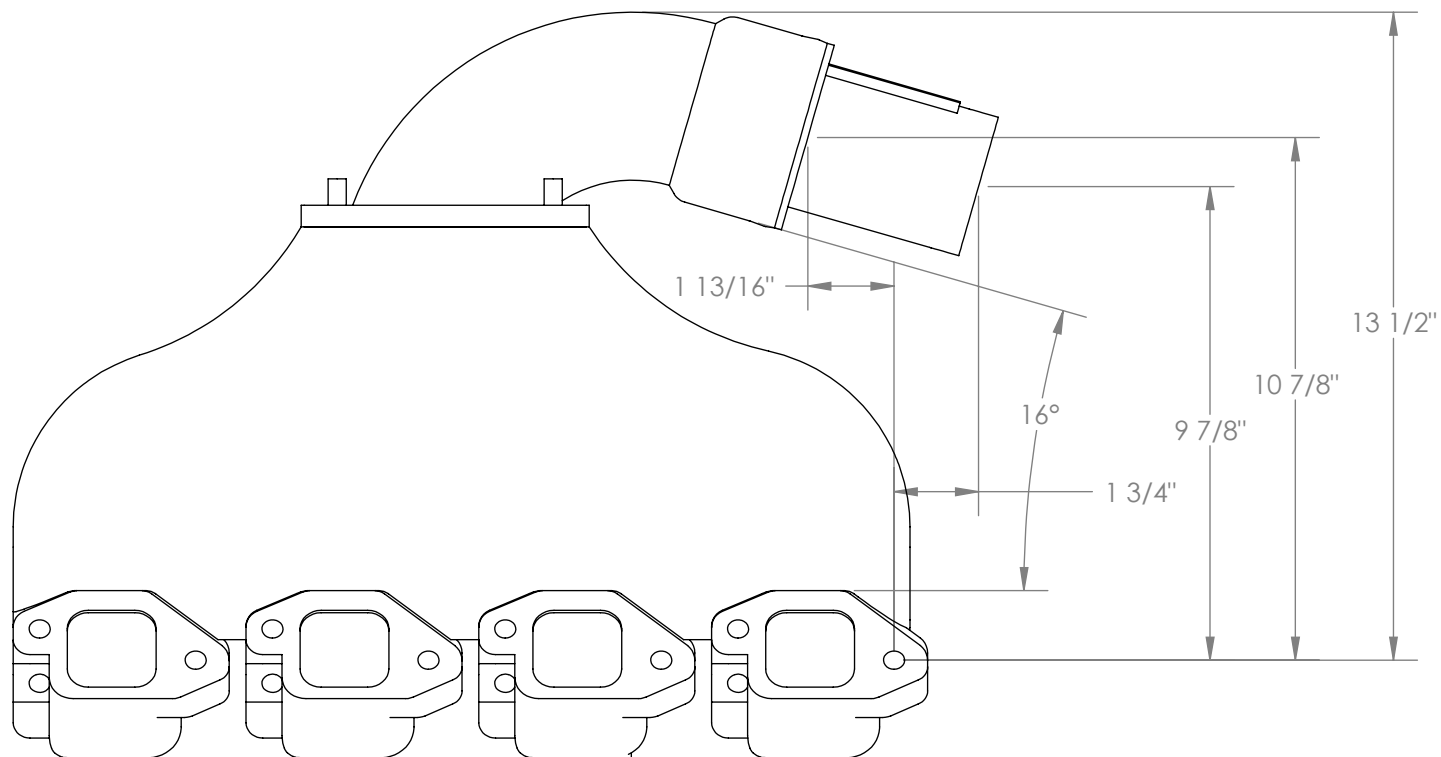

THE INFORMATION CONTAINED IN THIS DRAWING IS THE SOLE PROPERTY OF IMCO. ANY RE-PRODUCTION, IN PART OR WHOLE, WITHOUT THE WRITTEN PERMISSION OF IMCO IS PROHIBITED.

UNLESS OTHERWISE SPECIFIED
DIMENSIONS ARE IN INCHES.
TOLERANCES ARE:

DECIMALS ANGLES

CAD GENERATED DRAWING,
DO NOT MANUALLY UPDATE

APPROVALS	DATE
DRAWN RT	10/11/05
CHECKED	
MFG ENG	
QUAL ENG	

IMCO

POWERFLOW - Big Block
SA - Type Riser
Starboard Side

MATERIAL

FINISH

DWG. NO.